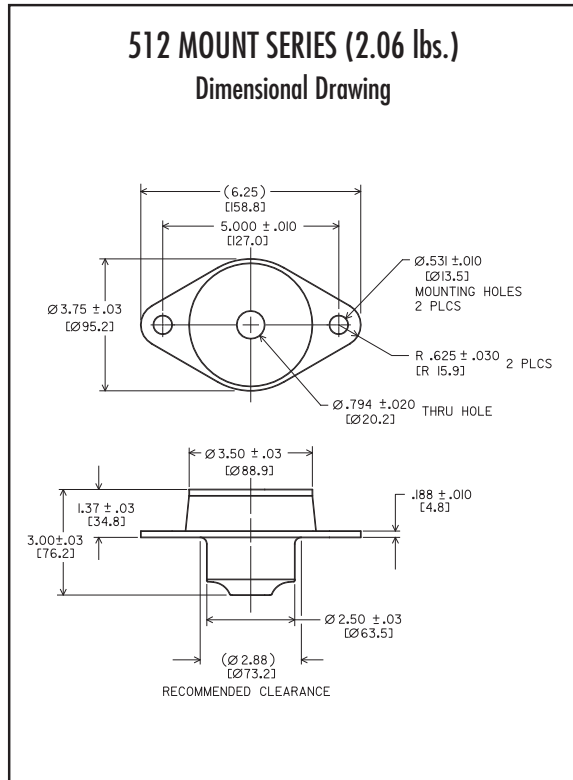

500 MOUNT SERIES: 512

Dimensions & Performance Characteristics

Code	512 SERIES LOAD RANGE (lbs.)				COLOR CODE
	Axial Static Load Range		Radial Static Load Range		
	Nominal	Max.	Nominal	Max.	
-1	460	690	230	450	Red & White
-2	560	840	280	560	Orange & White
-3	680	1020	340	680	Yellow & White
-4	830	1245	415	830	Green & White
-5	1000	1500	500	1000	Blue & White