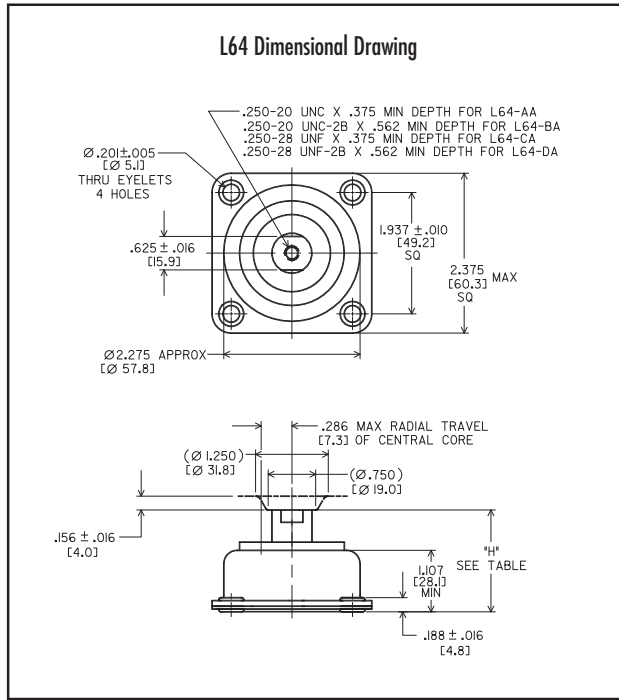

L-MOUNT SERIES: L64

Dimensions & Performance Characteristics

L64 MOUNT	L64-AA+CA	L64-BA+DA
HEIGHT OF ALUMINUM CORE (Inches) ("H")		
Compressed (min.)	.982	1.148
Under min. load (approx.)	1.406	1.562
Extended (max.)	1.540	1.706