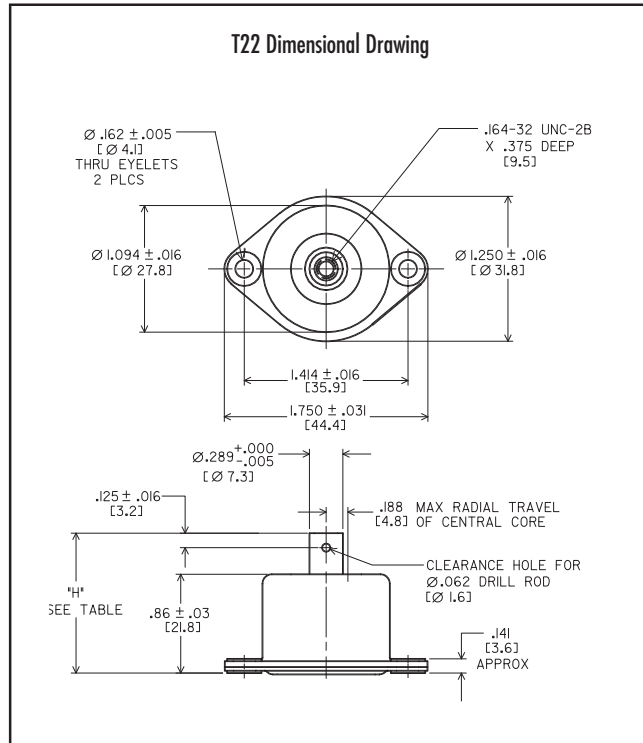

T-MOUNT SERIES: T22

Dimensions & Performance Characteristics

T22 SERIES "H" DIMENSION

Compressed	.91
Approx. Free	1.22
Max. Extended	1.56

T22 SERIES LOAD RANGE DATA

Part #	Max. Load/Isolator
T22-AB-1	1 lb.
T22-AB-2	2 lbs.
T22-AB-3	3 lbs.
T22-AB-5	5 lbs.

T22 Performance Data