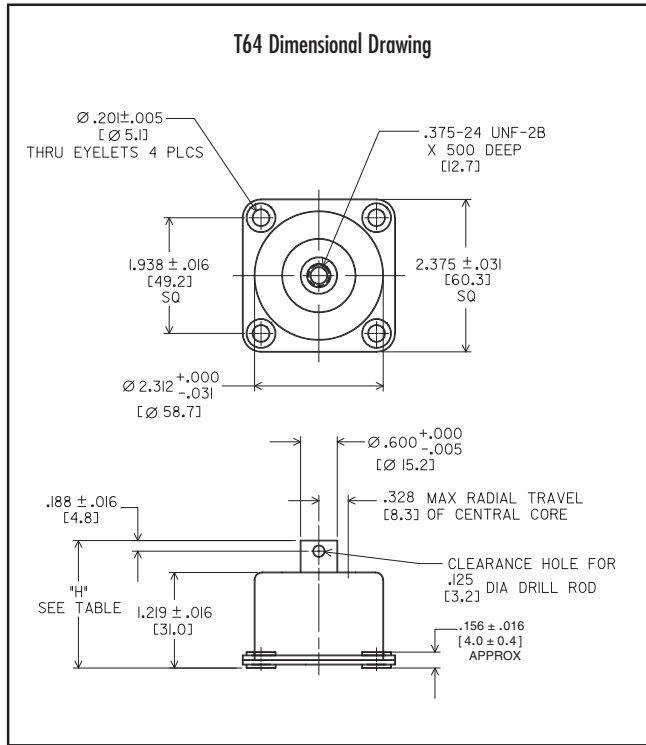

# T-MOUNT SERIES: T64

## Dimensions & Performance Characteristics

### T64 SERIES "H" DIMENSION

Compressed	1.25
Approx. Free	1.62
Max. Extended	1.94

### T64 SERIES LOAD RANGE DATA

Part #	Max. Load/Isolator
T64-AB-35	35 lbs.
T64-AB-50	50 lbs.
T64-AB-80	80 lbs.