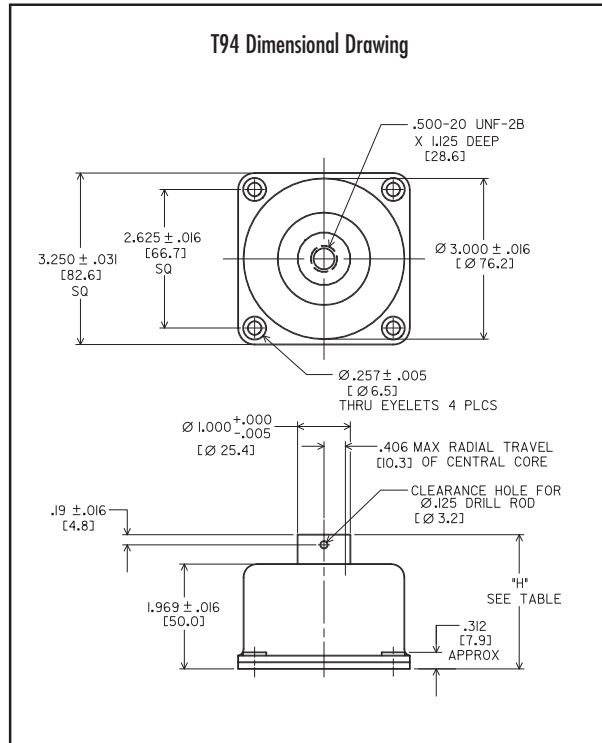

T-MOUNT SERIES: T94

Dimensions & Performance Characteristics

T94 SERIES "H" DIMENSION

Compressed	2.13
Approx. Free	2.54
Max. Extended	3.06

T94 SERIES LOAD RANGE DATA

Part #	Max. Load/Isolator
T94-AB-110	110 lbs.
T94-AB-150	150 lbs.

T94 Performance Data